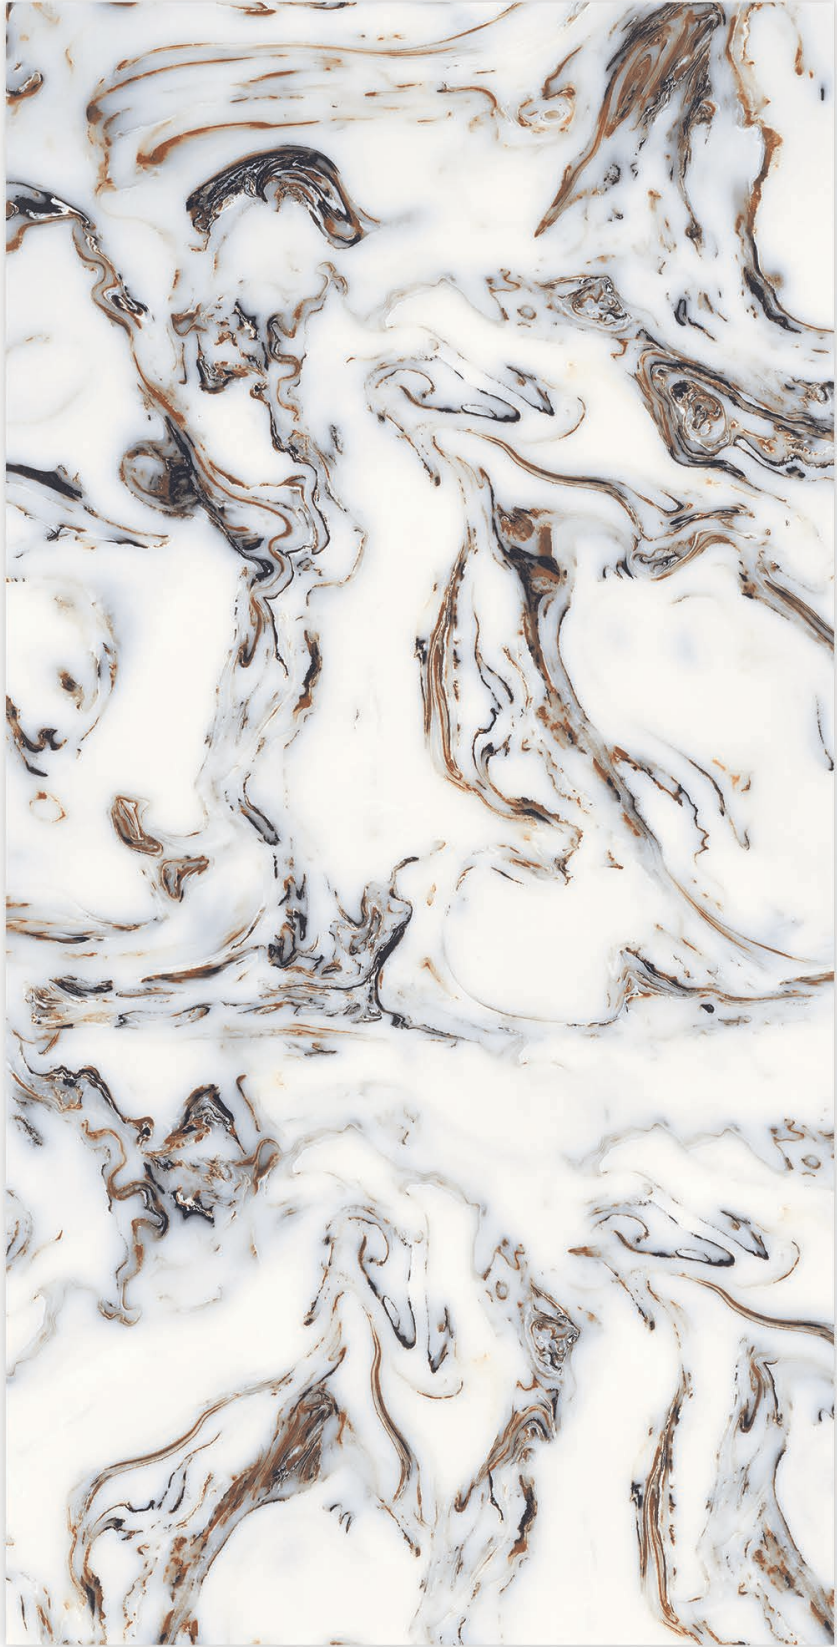

600x1200mm

DIGITAL GLAZE VITRIFIED TILES

GLOSSY

RIVER BLUE

ZERO
MAINTENANCE

APPLICATION
FOR
FLOOR & WALL

STAIN
RESISTANT

DIGITAL
PRINTING

RANDOM
TILES

100%
NATURAL
REPLICA MARBLE

ECO
FRIENDLY