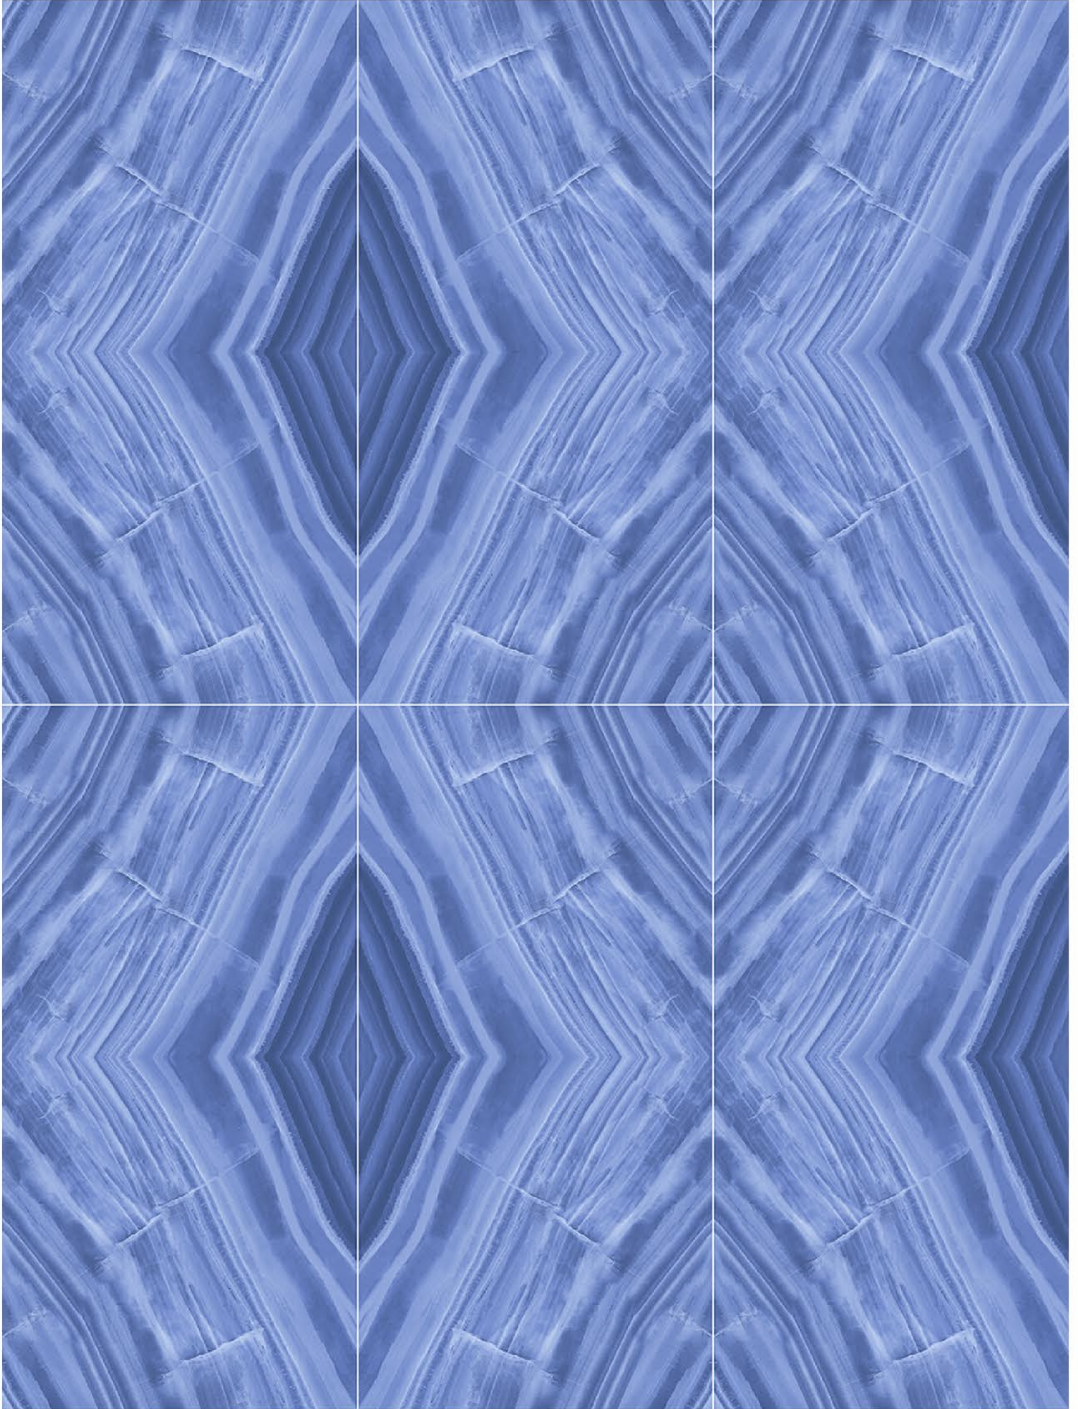

600x1200mm

DIGITAL GLAZE VITRIFIED TILES

HI GLOSSY

BM 1005

ZERO
MAINTENANCE

APPLICATION
FOR
FLOOR & WALL

STAIN
RESISTANT

DIGITAL
PRINTING

RANDOM
TILES

NATURAL
REPLICA MARBLE

ECO
FRIENDLY